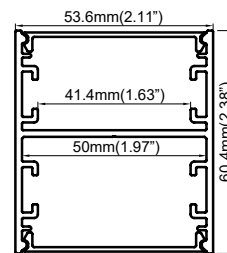

PRF205

PRF205 **B** . **UD** . **0900**

Model

Finishing
color

Light
emission

Diameter

Model

PRF205

Diameter

0900 900mm

1270 1270mm

1800 1800mm

Finishing color

B *Black*

S *Silver*

W *White*

Light emission

UD *Up/Down light distribution*

Physical

Dimensions 53.6x60.4mm

Material *Aluminium*

Finishing *Anodized*

Cover material *PC*

Protective degree *IP20*

Mounting *Hanging*

Accessories

Steel wire kit *WIRE00002*

Round box D75x50mm *BOX00004*

Round box D280x50mm *BOX00005*

Round box D330x50mm *BOX00006*