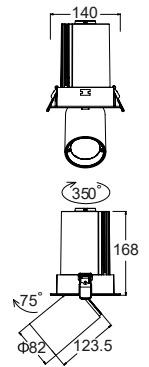

EXT 03

Extractable/retractable module design
SDCM<3 CRI>90

E03 . 24W 015 B IP20 927

Model Power Beam angle Body color IP grade CCT

Model
EXT

IP grade
IP20

Power
24W [W]

CCT
927 2700K
930 3000K

Beam angle
015 [°]
024 [°]
038 [°]

940 4000K
950 5000K

Body color
B Black
W White

Features

LED type	CREE
Color and CCT	2700K/3000K/4000K/5000K
Other colors	Upon request
Beam angle	15°/24°/38°

Performance

Max. delivered output	2400lm
Efficacy	100lm/W

Electrical and control

Supply type	Main voltage (Integral LED driver)
Input voltage	AC240V
Max. power consumption	24W
Dimming	Upon request

Physical

Cut out	125x125mm
Housing material	Aluminium
Optics material	PMMA
Weight	-
Operating temperature	-25/+55°C