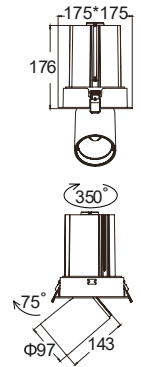

EXT 06

Extractable/retractable module design
SDCM<3 CRI>90

E06 . 38W 015 B IP20 927

Model Power Beam angle Body color IP grade CCT

Model
EXT

IP grade
IP20

Power
38W [W]

CCT
927 2700K
930 3000K
940 4000K
950 5000K

Beam angle
015 [°]
024 [°]
038 [°]

Body color
B Black
W White

Features

LED type	CREE
Color and CCT	2700K/3000K/4000K/5000K
Other colors	Upon request
Beam angle	15°/24°/38°

Performance

Max. delivered output	3500lm
Efficacy	92lm/W

Electrical and control

Supply type	Main voltage (Integral LED driver)
Input voltage	AC240V
Max. power consumption	38W
Dimming	Upon request

Physical

Cut out	160x160mm
Housing material	Aluminium
Optics material	PMMA
Weight	-
Operating temperature	-25/+55°C