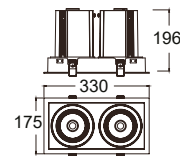

024 [°]

950 5000K

038 [°]

Body color

B Black

W White

Features

LED type	CREE 2x38W
Color and CCT	2700K/3000K/4000K/5000K
Other colors	Upon request
Beam angle	15°/24°/38°

Cut out	310x160mm
Housing material	Aluminium
Optics material	PMMA
Weight	-
Operating temperature	-25/+55°C

Accessories

Honeycomb D85	ACC00218
Beam soft lens D85	ACC00219
Cross louver D85	ACC00220