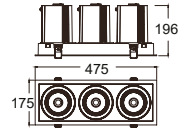

EXT 08

Extractable/retractable module design
SDCM<3 CRI>90

E08 . 114W 015 B IP20 927

Model Power Beam angle Body color IP grade CCT

Model
EXT

IP grade
IP20

Power
114W [W]

CCT
927 2700K
930 3000K

Beam angle
015 [°]
024 [°]
038 [°]

940 4000K
950 5000K

Body color
B *Black*
W *White*

Features

LED type	CREE 3x38W
Color and CCT	2700K/3000K/4000K/5000K
Other colors	Upon request
Beam angle	15°/24°/38°

Performance

Max. delivered output	10500lm
Efficacy	92lm/W

Electrical and control

Supply type	Main voltage (Integral LED driver)
Input voltage	AC240V
Max. power consumption	114W
Dimming	Upon request

Physical

Cut out	460x160mm
Housing material	Aluminium
Optics material	PMMA
Weight	-
Operating temperature	-25/+55°C