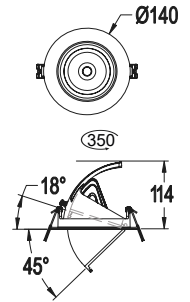

EXT 10

Extractable/retractable module design
SDCM<3 CRI>90

E10 . 24W 015 B IP20 927

Model Power Beam angle Body color IP grade CCT

Model
EXT

IP grade
IP20

Power
24W [W]

CCT
927 2700K
930 3000K
940 4000K
950 5000K

Beam angle
015 [°]
024 [°]
036 [°]
060 [°]

Body color
B *Black*
W *White*

Features

LED type	CREE
Color and CCT	2700K/3000K/4000K/5000K
Other colors	Upon request
Beam angle	15°/24°/36°/60°

Performance

Max. delivered output	2000lm
Efficacy	83lm/W

Electrical and control

Supply type	Main voltage (Integral LED driver)
Input voltage	AC240V
Max. power consumption	24W
Dimming	Upon request

Physical

Cut out	125mm
Housing material	Aluminium
Optics material	PMMA
Weight	-
Operating temperature	-25/+55°C