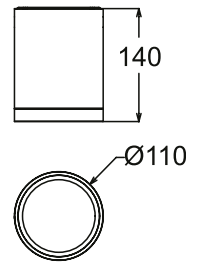

# OUT 15

Waterproof design  
SDCM<3 CRI>90

**015 . 24W 024 W IP65 927**

Model Power Beam angle Body color IP grade CCT

**Model**  
OUT

**IP grade**  
IP65

**Power**  
24W [W]

**CCT**  
927 2700K  
930 3000K  
940 4000K  
950 5000K

**Beam angle**  
024 [°]  
038 [°]  
060 [°]

**Body color**  
W White