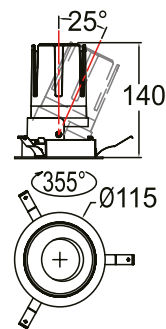

PRE 03

High-end professional down light
Higher lumen output
SDCM<3 CRI>90
Multiple reflector finishing options

P03 . 24W 015 B IP20 927

Model Power Beam angle Body color IP grade CCT

Model	IP grade
PRE	IP20
Power	CCT
24W [W]	927 2700K
	930 3000K
Beam angle	940 4000K
015 [°]	950 5000K
024 [°]	
035 [°]	
Body color	
B Black	
W White	

Features

LED type	CREE
Color and CCT	2700K/3000K/4000K/5000K
Other colors	Upon request
Beam angle	15°/24°/35°

Performance

Max. delivered output	2500lm
Efficacy	104lm/W

Electrical and control

Supply type	Main voltage (Integral LED driver)
Input voltage	AC240V
Max. power consumption	24W
Dimming	Upon request

Physical

Cut out	100mm
Housing material	Aluminium
Optics material	PMMA
Weight	-
Operating temperature	-25/+55°C

Accessories

Matt black reflector	ACC00267
Titanium reflector	ACC00268
Bright silver reflector	ACC00269
Matt silver reflector	ACC00270
Matt white reflector	ACC00271
Honeycomb D55	ACC00272
Smooth filter D55	ACC00273
15x70° Oval filter D55	ACC00274