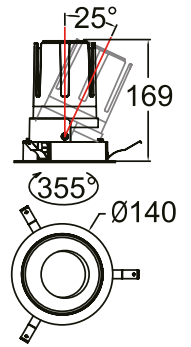

PRE 04

High-end professional down light
Higher lumen output
SDCM<3 CRI>90
Multiple reflector finishing options

P04 . 28W 015 B IP20 927

Model Power Beam angle Body color IP grade CCT

Model	IP grade
PRE	IP20
Power	CCT
28W [W]	927 2700K
	930 3000K
Beam angle	940 4000K
015 [°]	950 5000K
024 [°]	
035 [°]	
Body color	
B Black	
W White	

Features

LED type	CREE
Color and CCT	2700K/3000K/4000K/5000K
Other colors	Upon request
Beam angle	15°/24°/35°

Performance

Max. delivered output	2900lm
Efficacy	104lm/W

Electrical and control

Supply type	Main voltage (Integral LED driver)
Input voltage	AC240V
Max. power consumption	28W
Dimming	Upon request

Physical

Cut out	125mm
Housing material	Aluminium
Optics material	PMMA
Weight	-
Operating temperature	-25/+55°C

Accessories

Matt black reflector	ACC00275
Titanium reflector	ACC00276
Bright silver reflector	ACC00277
Matt silver reflector	ACC00278
Matt white reflector	ACC00279
Honeycomb D70	ACC00280
Smooth filter D70	ACC00281
15x70° Oval filter D70	ACC00282