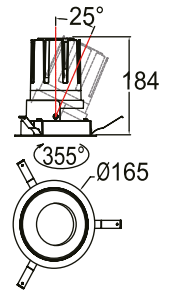

PRE 05

High-end professional down light
Higher lumen output
SDCM<3 CRI>90
Multiple reflector finishing options

P05 . 36W **015** **B** **IP20** **927**

Model Power Beam angle Body color IP grade CCT

Model	IP grade
PRE	IP20
Power	CCT
36W [W]	927 2700K
	930 3000K
Beam angle	940 4000K
015 [°]	950 5000K
024 [°]	
035 [°]	
Body color	
B Black	
W White	

Features

LED type	CREE
Color and CCT	2700K/3000K/4000K/5000K
Other colors	Upon request
Beam angle	15°/24°/35°

Performance

Max. delivered output	3700lm
Efficacy	103lm/W

Electrical and control

Supply type	Main voltage (Integral LED driver)
Input voltage	AC240V
Max. power consumption	36W
Dimming	Upon request

Physical

Cut out	150mm
Housing material	Aluminium
Optics material	PMMA
Weight	-
Operating temperature	-25/+55°C

Accessories

Matt black reflector	ACC00283
Titanium reflector	ACC00284
Bright silver reflector	ACC00285
Matt silver reflector	ACC00286
Matt white reflector	ACC00287
Honeycomb D85	ACC00288
Smooth filter D85	ACC00289
15x70° Oval filter D85	ACC00290