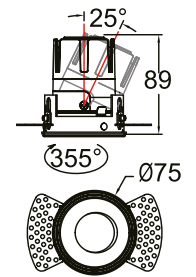

PRE 06

High-end professional down light
Higher lumen output
SDCM<3 CRI>90
Multiple reflector finishing options

P06 . 06W 015 B IP20 927

Model Power Beam angle Body color IP grade CCT

Model	IP grade
PRE	IP20
Power	CCT
06W [W]	927 2700K
09W [W]	930 3000K
	940 4000K
Beam angle	950 5000K
015 [°]	
024 [°]	
035 [°]	
Body color	
B Black	
W White	

Features

LED type	CREE
Color and CCT	2700K/3000K/4000K/5000K
Other colors	Upon request
Beam angle	15°/24°/35°

Performance

Max. delivered output	700lm (6W) / 1000lm (9W)
Efficacy	117lm/W (6W) / 111lm/W (9W)

Electrical and control

Supply type	Main voltage (Integral LED driver)
Input voltage	AC240V
Max. power consumption	6W/9W
Dimming	Upon request

Physical

Cut out	76mm
Housing material	Aluminium
Optics material	PMMA
Weight	-
Operating temperature	-25/+55°C