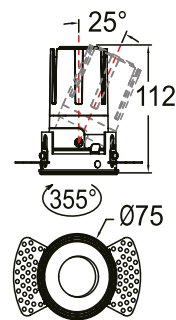

PRE 07

High-end professional down light
Higher lumen output
SDCM<3 CRI>90
Multiple reflector finishing options