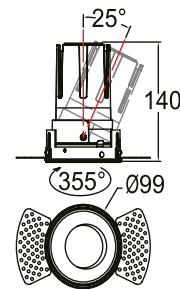

# PRE 08

High-end professional down light  
Higher lumen output  
SDCM<3 CRI>90  
Multiple reflector finishing options

**P08 . 24W 015 B IP20 927**

Model Power Beam angle Body color IP grade CCT

<b>Model</b>	<b>IP grade</b>
PRE	IP20
<b>Power</b>	<b>CCT</b>
24W [W]	927 2700K
	930 3000K
<b>Beam angle</b>	940 4000K
015 [°]	950 5000K
024 [°]	
035 [°]	
<b>Body color</b>	
B Black	
W White	

## Physical

Cut out	100mm
Housing material	Aluminium
Optics material	PMMA
Weight	-
Operating temperature	-25/+55°C