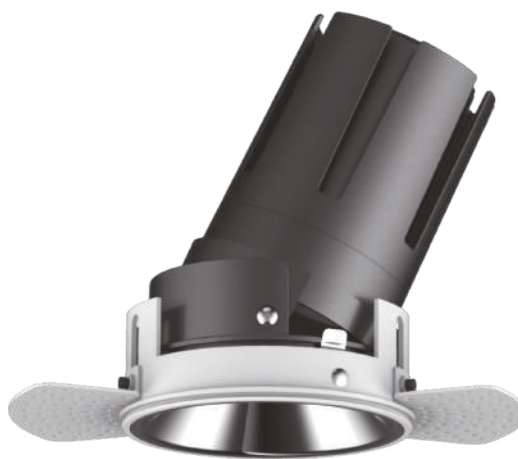

# PRE 09

High-end professional down light  
Higher lumen output  
SDCM<3 CRI>90  
Multiple reflector finishing options

**P09 . 28W 015 B IP20 927**

Model Power Beam angle Body color IP grade CCT

<b>Model</b>	<b>IP grade</b>
PRE	IP20
<b>Power</b>	<b>CCT</b>
28W [W]	927 2700K
	930 3000K
<b>Beam angle</b>	940 4000K
015 [°]	950 5000K
024 [°]	
035 [°]	
<b>Body color</b>	
B Black	
W White	

## Features

LED type	CREE
Color and CCT	2700K/3000K/4000K/5000K
Other colors	Upon request
Beam angle	15°/24°/35°

## Performance

Max. delivered output	2900lm
Efficacy	104lm/W

## Physical

Cut out	122mm
Housing material	Aluminium
Optics material	PMMA
Weight	-
Operating temperature	-25/+55°C