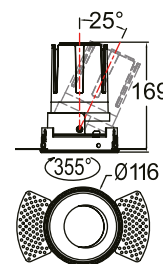

# PRE 09

High-end professional down light  
Higher lumen output  
SDCM<3 CRI>90  
Multiple reflector finishing options

**P09 . 28W 015 B IP20 927**

Model Power Beam angle Body color IP grade CCT

<b>Model</b>	<b>IP grade</b>
PRE	IP20
<b>Power</b>	<b>CCT</b>
28W [W]	927 2700K
	930 3000K
<b>Beam angle</b>	940 4000K
015 [°]	950 5000K
024 [°]	
035 [°]	
<b>Body color</b>	
B Black	
W White	

## Physical

Cut out	122mm
Housing material	Aluminium
Optics material	PMMA
Weight	-
Operating temperature	-25/+55°C