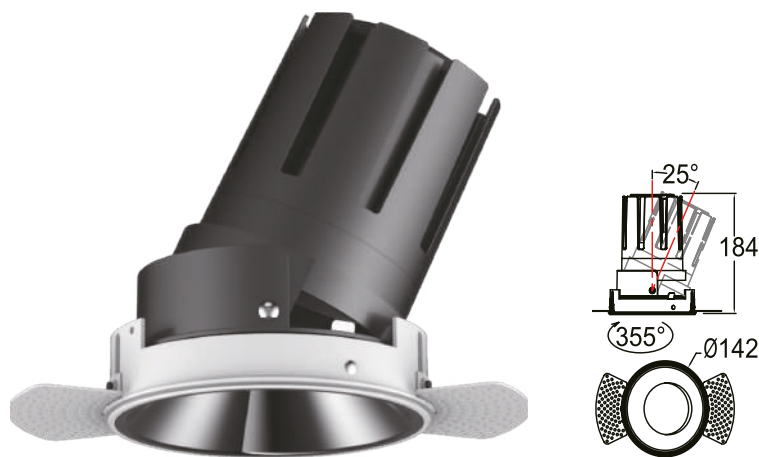

PRE 10

High-end professional down light
Higher lumen output
SDCM<3 CRI>90
Multiple reflector finishing options

P10 . 36W 015 B IP20 927

Model Power Beam angle Body color IP grade CCT

Model	IP grade
PRE	IP20
Power	CCT
36W [W]	927 2700K
	930 3000K
Beam angle	940 4000K
015 [°]	950 5000K
024 [°]	
035 [°]	
Body color	
B Black	
W White	

Features

LED type	CREE
Color and CCT	2700K/3000K/4000K/5000K
Other colors	Upon request
Beam angle	15°/24°/35°

Performance

Max. delivered output	3700lm
Efficacy	103lm/W

Electrical and control

Supply type	Main voltage (Integral LED driver)
Input voltage	AC240V
Max. power consumption	36W
Dimming	Upon request

Physical

Cut out	148mm
Housing material	Aluminium
Optics material	PMMA
Weight	-
Operating temperature	-25/+55°C

Accessories

Matt black reflector	ACC00323
Titanium reflector	ACC00324
Bright silver reflector	ACC00325
Matt silver reflector	ACC00326
Matt white reflector	ACC00327
Honeycomb D85	ACC00328
Smooth filter D85	ACC00329
15x70° Oval filter D85	ACC00330