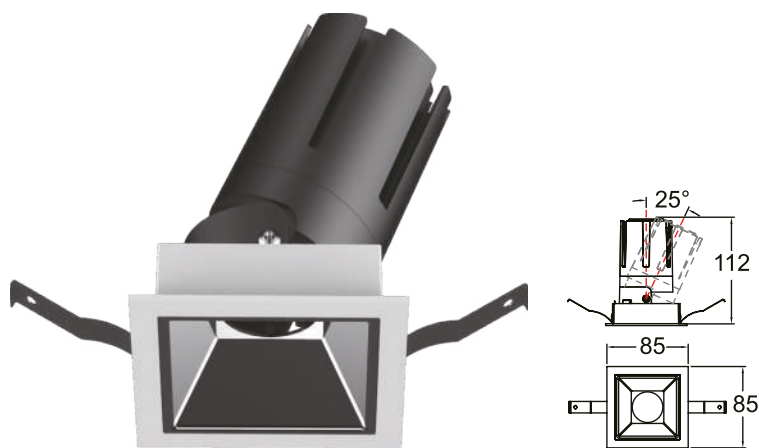

PRE 12

High-end professional down light
Higher lumen output
SDCM<3 CRI>90
Multiple reflector finishing options

P12 . 12W **015** **B** **IP20** **927**

Model Power Beam angle Body color IP grade CCT

Model
PRE

IP grade
IP20

Power
12W [W]

CCT
927 2700K
930 3000K

Beam angle
015 [°]
024 [°]
035 [°]

940 4000K
950 5000K

Body color
B *Black*
W *White*

Features

LED type	CREE
Color and CCT	2700K/3000K/4000K/5000K
Other colors	Upon request
Beam angle	15°/24°/35°

Performance

Max. delivered output	1320lm
Efficacy	110lm/W

Electrical and control

Supply type	Main voltage (Integral LED driver)
Input voltage	AC240V
Max. power consumption	12W
Dimming	Upon request

Physical

Cut out	75x75mm
Housing material	Aluminium
Optics material	PMMA
Weight	-
Operating temperature	-25/+55°C

Accessories

Matt black reflector	ACC00339
Titanium reflector	ACC00340
Bright silver reflector	ACC00341
Matt silver reflector	ACC00342
Matt white reflector	ACC00343
Honeycomb D40	ACC00344
Smooth filter D40	ACC00345
15x70° Oval filter D40	ACC00346