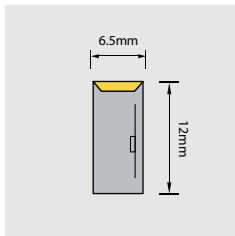

### Physical

Minimum cut	50mm
Max length	5000mm
Bending radius	30mm
Weight	0.12kg/m
Operating temperature	-25/+55°C
ESD Protection	+/- 2000V