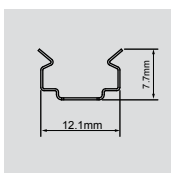

Mounting clips

Code	ACC00702
Material and color	Stainless steel (silver)