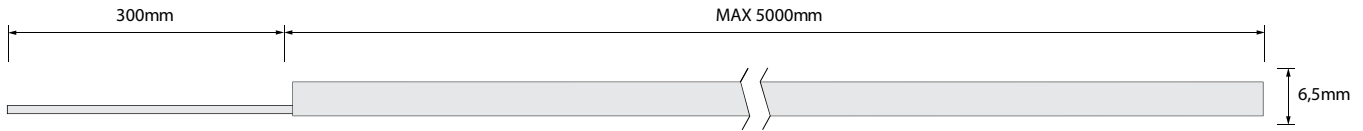

0612CCT

IP67 protection with full Polyurethane encapsulation. With PC Profile, perfect for underwater applications like swimming pools. Ideal for resorts, seaside parks and luxurious yachts decoration. It is a professional solution for architectural and facade lighting.

Specifications

Features

LED type	Mid-power SMD
LED nr.	240LEDs/m
Standard CCT	2700K + 6000K
Other CCT upon request	N.A
Beam angle	Diffuse

Performance

Lumen output (at 85°C)	162lm/m (2700K) / 163lm/m (6000K)
Color rendering index	>93
Efficacy	40lm/W (2700K) / 41lm/W (6000K)

Electrical and control

Supply type	Constant voltage
Input voltage	DC24V
Input current	0.33A/m (full load)
Max. power consumption	8W/m (full load)
Dimming	External

Physical

Minimum cut	50mm
Max length	5000mm
Bending radius	30mm
Weight	0.12kg/m
Operating temperature	-25/+55°C
ESD Protection	+/- 2000V