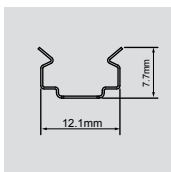

Mounting clips

Code	ACC00702
Material and color	Stainless steel (silver)