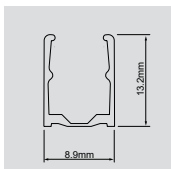

Accessories

Aluminium profile L=200 cm

Code	ACC00701
Material and color	Aluminium (silver)