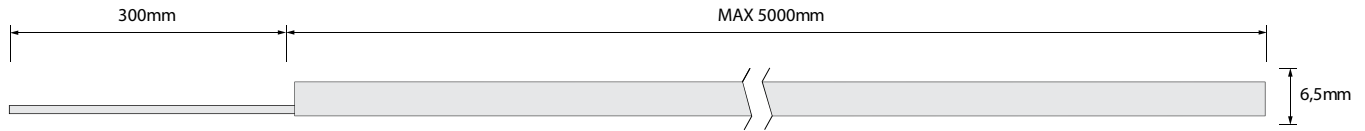

0612RGB

IP67 protection with full Polyurethane encapsulation. With PC Profile, perfect for underwater applications like swimming pools. Ideal for resorts, seaside parks and luxurious yachts decoration. It is a professional solution for architectural and facade lighting.

Specifications

Features

LED type	Mid-power SMD
LED nr.	120LEDs/m
Standard CCT	RGB
Other CCT upon request	N.A
Beam angle	Diffuse

Performance

Lumen output (at 85°C)	142lm/m (full color)
Color rendering index	N.A.
Efficacy	12lm/W (R) / 35lm/W (G) / 8lm/W (B)

Electrical and control

Supply type	Constant voltage
Input voltage	DC24V
Input current	0.33A/m (full load)
Max. power consumption	8W/m (full load)
Dimming	External

Physical

Minimum cut	50mm
Max length	5000mm
Bending radius	30mm
Weight	0.12kg/m
Operating temperature	-25/+55°C
ESD Protection	+/- 2000V