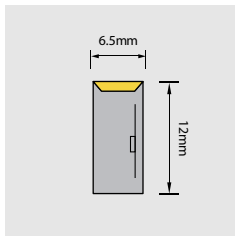

### Physical

Minimum cut	50mm
Max length	5000mm
Bending radius	30mm
Weight	0.12kg/m
Operating temperature	-25/+55°C
ESD Protection	+/- 2000V

### IP68 4 poles connector kit (male/female)

Code	ACC00714
Diameter	23 mm