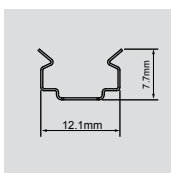

Physical

Minimum cut	50mm
Max length	5000mm
Bending radius	30mm
Weight	0.12kg/m
Operating temperature	-25/+55°C
ESD Protection	+/- 2000V

Accessories

Aluminium profile L=200 cm

Code	ACC00701
Material and color	Aluminium (silver)

Mounting clips

Code	ACC00702
Material and color	Stainless steel (silver)

IP68 2 poles connector kit (male/female)

Code	ACC00712
Diameter	14 mm

Black round PU cable - 2 cores

Code	ACC00716
Wires section	2x0,50 mm ²

How to order

0612WHT 08W XXXX F . 922

Model	Power	Lenght	Cable entry	CCT
-------	-------	--------	-------------	-----

Model	Lenght	CCT	
0612WHT	XXXX [mm]	922	2200K
		925	2500K
08W [W/m]	F Front	927	2700K
		930	3000K
		935	3500K
		940	4000K
		957	5700K