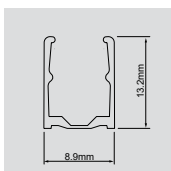

Physical

Minimum cut	50mm
Max length	5000mm
Bending radius	30mm
Weight	0.12kg/m
Operating temperature	-25/+55°C
ESD Protection	+/- 2000V

Accessories

Aluminium profile L=200 cm

Code	ACC00701
Material and color	Aluminium (silver)

Mounting clips

Code	ACC00702
Material and color	Stainless steel (silver)

IP68 2 poles connector kit (male/female)

Code	ACC00712
Diameter	14 mm

Black round PU cable - 2 cores

Code	ACC00716
Wires section	2x0,50 mm ²

How to order

0612WHT 08W XXXX F . 922

Model	Power	Lenght	Cable entry	CCT
-------	-------	--------	-------------	-----

Model	Lenght	CCT	
0612WHT	XXXX [mm]	922	2200K
		925	2500K
08W [W/m]	F Front	927	2700K
		930	3000K
		935	3500K
		940	4000K
		957	5700K