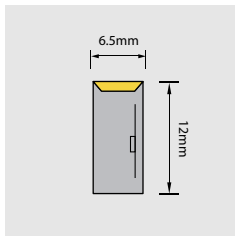

Specifications

Bending

SIDE

Bending radius

30
mm

Features

LED type	Mid-power SMD
LED nr.	120LEDs/m
Standard CCT	2700K/3000K/3500K/4000K/5700K
Other CCT upon request	2200K/2500K
Beam angle	Diffuse

Performance

Physical

Minimum cut	50mm
Max length	5000mm
Bending radius	30mm
Weight	0.12kg/m
Operating temperature	-25/+55°C
ESD Protection	+/- 2000V

Accessories

Aluminium profile L=200 cm

Code	ACC00701
Material and color	Aluminium (silver)

Mounting clips

Code	ACC00702
Material and color	Stainless steel (silver)

IP68 2 poles connector kit (male/female)

Code	ACC00712
Diameter	14 mm

Black round PU cable - 2 cores

Code	ACC00716
Wires section	2x0,50 mm ²

How to order

0612WHT 08W XXXX F . 922

Model	Power	Lenght	Cable entry	CCT
-------	-------	--------	-------------	-----

Model	Lenght	CCT	
0612WHT	XXXX [mm]	922	2200K
		925	2500K
08W [W/m]	F Front	927	2700K
		930	3000K
		935	3500K
		940	4000K
		957	5700K