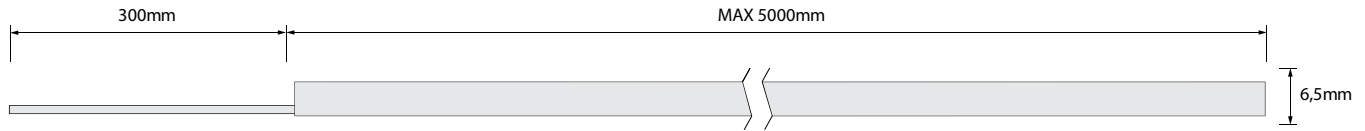

Specifications

Bending

SIDE

Bending radius

30
mm

Features

LED type	Mid-power SMD
LED nr.	120LEDs/m
Standard CCT	2700K/3000K/3500K/4000K/5700K
Other CCT upon request	2200K/2500K
Beam angle	Diffuse

Performance

Physical

Minimum cut	50mm
Max length	5000mm
Bending radius	30mm
Weight	0.12kg/m
Operating temperature	-25/+55°C
ESD Protection	+/- 2000V

Accessories

Aluminium profile L=200 cm

Code	ACC00701
Material and color	Aluminium (silver)

Mounting clips

Code	ACC00702
Material and color	Stainless steel (silver)

IP68 2 poles connector kit (male/female)

Code	ACC00712
Diameter	14 mm

Black round PU cable - 2 cores

Code	ACC00716
Wires section	2x0,50 mm ²

How to order

0612WHT 08W XXXX F . 922

Model	Power	Lenght	Cable entry	CCT
-------	-------	--------	-------------	-----

Model	Lenght	CCT	
0612WHT	XXXX [mm]	922	2200K
		925	2500K
08W [W/m]	F Front	927	2700K
		930	3000K
		935	3500K
		940	4000K
		957	5700K