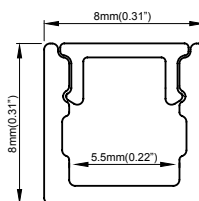

PRF001

PRF001 **S** . **07** . **OPL**

Model

Finishing color

Light surface width

Cover type

Model

PRF001

Finishing color

S *Silver*

Light surface width

07mm

Cover type

OPL *Opal*

BLK *Black*

NNN *None*

Physical

Dimensions *8x8mm*

Material *Aluminium*

Finishing *Anodized*

Cover material *PMMA*

Protective degree *IP20*

Mounting *Surface*

Accessories

End cap *ECAP00001*

Mounting clip *CLIP00001*

IP20