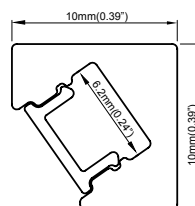

PRF002

PRF002 S . 07 . OPL

Model

Finishing color

Light surface width

Cover type

Model

PRF002

Finishing color

S *Silver*

Light surface width

07mm

Cover type

OPL *Opal*

NNN *None*

Physical

Dimensions *10x10mm*

Material *Aluminium*

Finishing *Anodized*

Cover material *PMMA*

Protective degree *IP20*

Mounting *Surface*

Accessories

End cap *ECAP00002*

Mounting clip *CLIP00002*

IP20