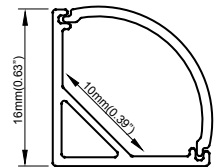

PRF003

PRF003 **S** . **14** . **OPR**

Model

Finishing
color

Light
surface
width

Cover
type

Model

PRF003

Finishing color

S Silver

Light surface width

14mm

Cover type

OPR *Opal round*

OPS *Opal square*

NNN *None*

Physical

Dimensions *16x16mm*

Material *Aluminium*

Finishing *Anodized*

Cover material *PMMA*

Protective degree *IP20*

Mounting *Surface*

Accessories

End cap round cover *ECAP00003*

End cap square cover *ECAP00004*

Mounting clip *CLIP00003*

IP20