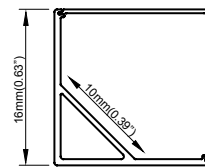

PRF003

PRF003 **S** . **14** . **OPR**

Model

Finishing
color

Light
surface
width

Cover
type

Model

PRF003

Finishing color

S Silver

Light surface width

14mm

Cover type

OPR *Opal round*

OPS *Opal square*

NNN *None*

Physical

Dimensions *16x16mm*

Material *Aluminium*

Finishing *Anodized*

Cover material *PMMA*

Protective degree *IP20*

Mounting *Surface*

Accessories

End cap round cover *ECAP00003*

End cap square cover *ECAP00004*

Mounting clip *CLIP00003*

IP20