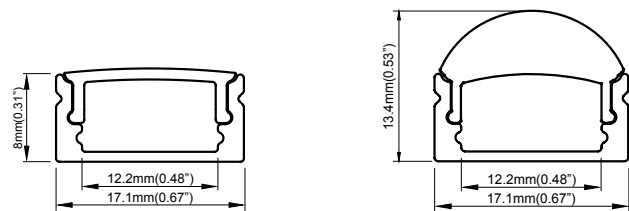

# PRF004

**PRF004** **S** . **15** . **OPL**

Model

Finishing  
color

Light  
surface  
width

Cover  
type

## Light surface width

15mm

## Physical

Dimensions *17.1x8mm / 17.1x13.4mm*

Material *Aluminium*

Finishing *Anodized*

Cover material *PMMA*

Protective degree *IP20*

Mounting *Surface*