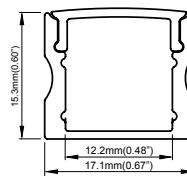

PRF005

PRF005 **S** . **15** . **OPL**

Model

Finishing
color

Light
surface
width

Cover
type

Model

PRF005

Finishing color

S Silver

Light surface width

15mm

Cover type

OPL *Opal*

FRS *Frosted*

CLR *Clear*

L15 *Lenticular 15°*

NNN *None*

Physical

Dimensions *17.1x15.3mm / 17.1x20mm*

Material *Aluminium*

Finishing *Anodized*

Cover material *PMMA*

Protective degree *IP20*

Mounting *Surface*

Accessories

End cap *ECAP00007*

End cap lenticular 15° *ECAP00008*

Mounting clip *CLIP00004*

Adjustable clip *CLIP00005*

Straight connector *JOIN00002*

IP20