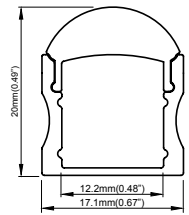

PRF005

PRF005 **S** . **15** . **OPL**

Model

Finishing
color

Light
surface
width

Cover
type

Model

PRF005

Finishing color

S Silver

Light surface width

15mm

Cover type

OPL *Opal*

FRS *Frosted*

CLR *Clear*

L15 *Lenticular 15°*

NNN *None*

Physical

Dimensions *17.1x15.3mm / 17.1x20mm*

Material *Aluminium*

Finishing *Anodized*

Cover material *PMMA*

Protective degree *IP20*

Mounting *Surface*

Accessories

End cap *ECAP00007*

End cap lenticular 15° *ECAP00008*

Mounting clip *CLIP00004*

Adjustable clip *CLIP00005*

Straight connector *JOIN00002*

IP20