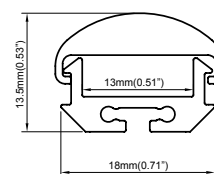

PRF007

PRF007 **S** . **20** . **OPR**

Model

Finishing color

Light surface width

Cover type

Model

PRF007

Finishing color

S Silver

Light surface width

20mm

Cover type

OPR *Opal round*

FRS *Frosted*

L30 *Lenticular 30°*

L60 *Lenticular 60°*

L90 *Lenticular 90°*

NNN *None*

Physical

Dimensions *18x16.2mm / 18x13.5mm*

Material *Aluminium*

Finishing *Anodized*

Cover material *PMMA*

Protective degree *IP20*

Mounting *Surface*

Accessories

End cap round cover *ECAP00010*

End cap lenticular 30° *ECAP00011*

End cap lenticular 60° *ECAP00012*

End cap lenticular 90° *ECAP00013*

Mounting clip *CLIP00007*

IP20