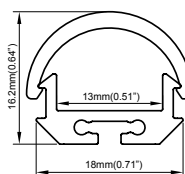

PRF007

PRF007 **S** . **20** . **OPR**

Model

Finishing color

Light surface width

Cover type

Model

PRF007

Finishing color

S Silver

Light surface width

20mm

Cover type

OPR *Opal round*

FRS *Frosted*

L30 *Lenticular 30°*

L60 *Lenticular 60°*

L90 *Lenticular 90°*

NNN *None*

Physical

Dimensions *18x16.2mm / 18x13.5mm*

Material *Aluminium*

Finishing *Anodized*

Cover material *PMMA*

Protective degree *IP20*

Mounting *Surface*

Accessories

End cap round cover *ECAP00010*

End cap lenticular 30° *ECAP00011*

End cap lenticular 60° *ECAP00012*

End cap lenticular 90° *ECAP00013*

Mounting clip *CLIP00007*

IP20