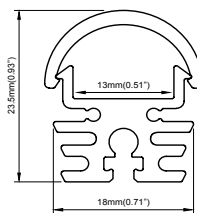

PRF008

PRF008 **S** . **20** . **OPR**

Model

Finishing
color

Light
surface
width

Cover
type

Model

PRF008

Finishing color

S Silver

Light surface width

20mm

Cover type

OPR *Opal round*

FRS *Frosted*

L30 *Lenticular 30°*

L60 *Lenticular 60°*

L90 *Lenticular 90°*

NNN *None*

Physical

Dimensions *18x23.5mm / 18x21mm*

Material *Aluminium*

Finishing *Anodized*

Cover material *PMMA*

Protective degree *IP20*

Mounting *Surface*

Accessories

End cap round cover *ECAP00014*

End cap lenticular 30° *ECAP00015*

End cap lenticular 60° *ECAP00016*

End cap lenticular 90° *ECAP00017*

Mounting clip *CLIP00008*