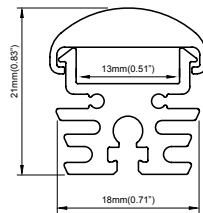

PRF008

PRF008 **S** . **20** . **OPR**

Model

Finishing
color

Light
surface
width

Cover
type

Model

PRF008

Finishing color

S Silver

Light surface width

20mm

Cover type

OPR *Opal round*

FRS *Frosted*

L30 *Lenticular 30°*

L60 *Lenticular 60°*

L90 *Lenticular 90°*

NNN *None*

Physical

Dimensions *18x23.5mm / 18x21mm*

Material *Aluminium*

Finishing *Anodized*

Cover material *PMMA*

Protective degree *IP20*

Mounting *Surface*

Accessories

End cap round cover *ECAP00014*

End cap lenticular 30° *ECAP00015*

End cap lenticular 60° *ECAP00016*

End cap lenticular 90° *ECAP00017*

Mounting clip *CLIP00008*

IP20