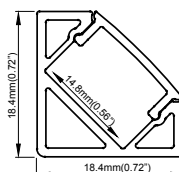

PRF009

PRF009 **S** . **15** . **OPL**

Model

Finishing
color

Light
surface
width

Cover
type

Model

PRF009

Finishing color

S *Silver*

Light surface width

15mm

Cover type

OPL *Opal*

FRS *Frosted*

CLR *Clear*

BLK *Black*

NNN *None*

Physical

Dimensions *18.4x18.4mm*

Material *Aluminium*

Finishing *Anodized*

Cover material *PMMA*

Protective degree *IP20*