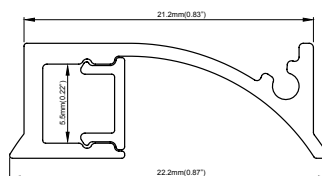

PRF011

PRF011 . **S** . **07** . **OPL**

Model

Finishing color

Light surface width

Cover type

Model

PRF011

Cover type

OPL *Opal*

NNN *None*

Finishing color

S *Silver*

Light surface width

07mm

Physical

Dimensions *22.2x8.25mm*

Material *Aluminium*

Finishing *Anodized*

Cover material *PMMA*

Protective degree *IP20*

Mounting *Surface*

Accessories

End cap *ECAP00022*