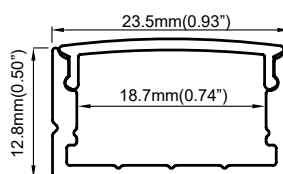

PRF012

PRF012 . **S** . **20** . **OPL**

Model

Finishing
color

Light
surface
width

Cover
type

Model

PRF012

Finishing color

S Silver

Light surface width

20mm

Cover type

OPL *Opal*

FRS *Frosted*

CLR *Clear*

BLK *Black*

NNN *None*

Physical

Dimensions 23.5x12.8mm

Material Aluminium

Finishing Anodized

Cover material PMMA

Protective degree IP20