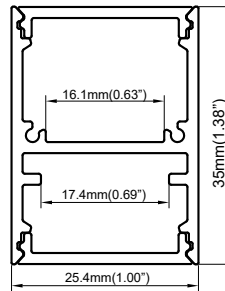

# PRF013

**PRF013** . **S** . **25** . **OPL**

Model

Finishing color

Light surface width

Cover type

## Light surface width

25mm

## Physical

Dimensions *25.4x35mm*

Material *Aluminium*

Finishing *Anodized*

Cover material *PMMA*

Protective degree *IP20*

Mounting *Surface*