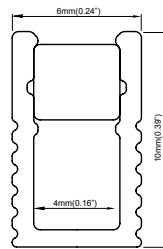

PRF051

PRF051 **S** . **04** . **OPL**

Model

Finishing
color

Light
surface
width

Cover
type

Model

PRF051

Cover type

OPL *Opal*
NNN *None*

Finishing color

S *Silver*

Light surface width

04mm

Physical

Dimensions *6x10mm*