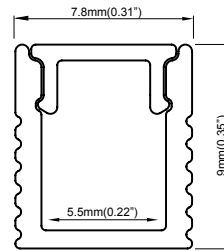

PRF053

PRF053 **S** . **06** . **OPL**

Model

Finishing color

Light surface width

Cover type

Model

PRF053

Finishing color

S *Silver*

Light surface width

06mm

Cover type

OPL *Opal*

BLK *Black*

NNN *None*

Physical

Dimensions *7,8x9mm*

Material *Aluminium*

Finishing *Anodized*

Cover material *PMMA / PC (black)*

Protective degree *IP20*

Mounting *Recessed*

Accessories