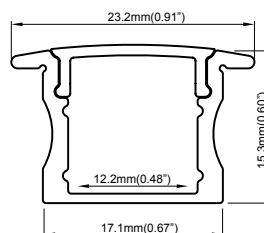

PRF057

PRF057 **S** . **20** . **OPL**

Model

Finishing color

Light surface width

Cover type

Model

PRF057

Finishing color

S *Silver*

Light surface width

20mm

Cover type

OPL *Opal*

FRS *Frosted*

CLR *Clear*

NNN *None*

Physical

Dimensions *23.2x15.3mm*

Material *Aluminium*

Finishing *Anodized*

Cover material *PMMA*

Protective degree *IP20*

Mounting *Recessed*