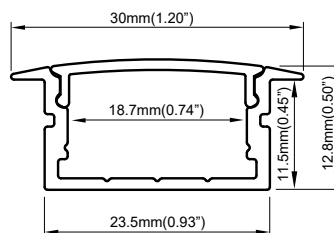

# PRF058

**PRF058** **S** . **22** . **OPL**

Model

Finishing  
color

Light  
surface  
width

Cover  
type

## Light surface width

22mm

## Physical

Dimensions 30x12.8mm

Material Aluminium

Finishing Anodized

Cover material PMMA / PC (black)

Protective degree IP20

Mounting Recessed