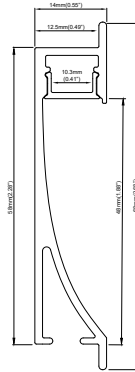

PRF061

PRF061 . S . 48 . OPL

Model

Finishing color

Light surface width

Cover type

Model
PRF061

Cover type
OPL *Opal*
NNN *None*

Finishing color
S *Silver*

Light surface width
48mm

Physical

Dimensions	14x68mm
Material	Aluminium
Finishing	Anodized
Cover material	PMMA
Protective degree	IP20
Mounting	Recessed

Accessories

End cap	ECAP00041
---------	-----------