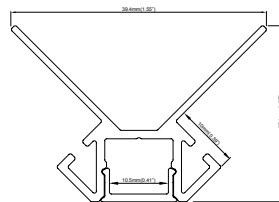

PRF102

PRF102 . **S** . **12** . **OPL**

Model

Finishing
color

Light
surface
width

Cover
type

Model

PRF102

Cover type

OPL *Opal*

Finishing color

S *Silver*

Light surface width

12mm

Physical

Dimensions *39.4x27.1mm*