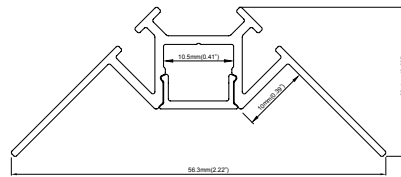

# PRF103

**PRF103** . **S** . **12** . **OPL**

Model

Finishing color

Light surface width

Cover type

**Model**

PRF103

**Cover type**

OPL *Opal*

**Finishing color**

S *Silver*

**Light surface width**

12mm

**Physical**

Dimensions *56.3x22.4mm*

Material *Aluminium*

Finishing *Anodized*

Cover material *PC*

Protective degree *IP20*

Mounting *Recessed in tiles*

**Accessories**

End cap *ECAP00044*