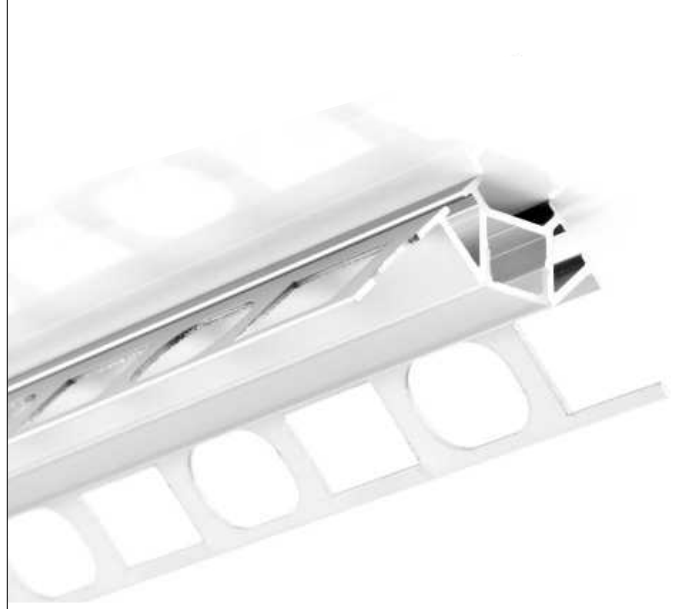

# PRF103

**PRF103** . **S** . **12** . **OPL**

Model

Finishing color

Light surface width

Cover type

**Model**

PRF103

**Cover type**

OPL *Opal*

**Finishing color**

S *Silver*

**Light surface width**

12mm

**Physical**

Dimensions *56.3x22.4mm*

Material *Aluminium*

Finishing *Anodized*

Cover material *PC*

Protective degree *IP20*

Mounting *Recessed in tiles*

**Accessories**

End cap *ECAP00044*