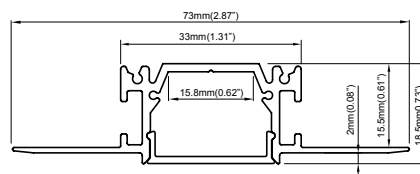

# PRF108

**PRF108 . S . 24 . OPL**

Model

Finishing color

Light surface width

Cover type

**Model**

PRF108

**Cover type**

OPL *Opal*

**Finishing color**

S *Silver*

**Light surface width**

24mm

**Physical**

Dimensions	73x18.5mm
Material	Aluminium
Finishing	Anodized
Cover material	PC
Protective degree	IP20
Mounting	Recessed in plasterboard