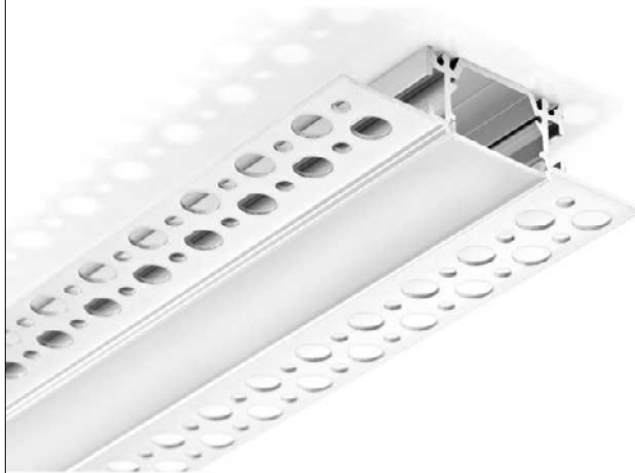

# PRF108

**PRF108 . S . 24 . OPL**

Model

Finishing color

Light surface width

Cover type

**Model**

PRF108

**Cover type**

OPL *Opal*

**Finishing color**

S *Silver*

**Light surface width**

24mm

**Physical**

Dimensions	73x18.5mm
Material	Aluminium
Finishing	Anodized
Cover material	PC
Protective degree	IP20
Mounting	Recessed in plasterboard