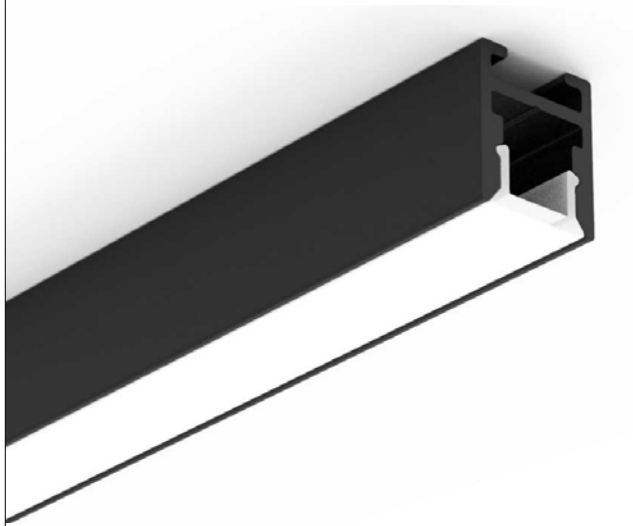

# PRF151

**PRF151** . **B** . **08** . **OPL**

Model

Finishing color

Light surface width

Cover type

## Light surface width

08mm

## Physical

Dimensions *10x12mm*

Material *Aluminium*

Finishing *Anodized*

Cover material *PC*

Protective degree *IP20*

Mounting *Hanging*