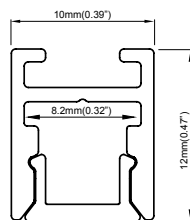

PRF151

PRF151 . **B** . **08** . **OPL**

Model

Finishing color

Light surface width

Cover type

Model

PRF151

Finishing color

B *Black*

S *Silver*

W *White*

Light surface width

08mm

Cover type

OPL *Opal*

BLK *Black*

Physical

Dimensions *10x12mm*

Material *Aluminium*

Finishing *Anodized*

Cover material *PC*

Protective degree *IP20*

Mounting *Hanging*

Accessories

End cap *ECAP00055*

Steel wire kit *WIRE00001*

Safety wire *WIRE00004*

180° Connector *JOIN00003*

90° Connector *JOIN00004*

Square box 75x75x25mm *BOX00001*

Square box 230x75x65mm *BOX00002*

Square box 258x125x65mm *BOX00003*