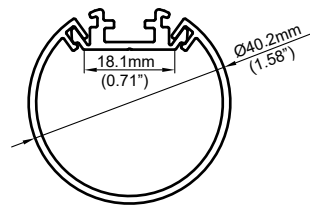

# PRF154

**PRF154** . **S** . **40** . **OPR**

Model

Finishing  
color

Light  
surface  
width

Cover  
type

## Light surface width

40mm

## Physical

Dimensions *D 40.2mm*

Material *Aluminium*

Finishing *Anodized*

Cover material *PC*

Protective degree *IP20*

Mounting *Hanging*