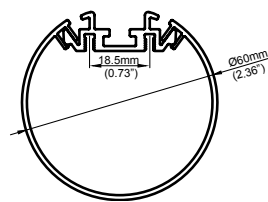

# PRF155

**PRF155** . **S** . **60** . **OPR**

Model

Finishing  
color

Light  
surface  
width

Cover  
type

## Cover type

OPR *Opal round*

## Light surface width

60mm

## Physical

Dimensions *D 60mm*

Material *Aluminium*

Finishing *Anodized*

Cover material *PC*

Protective degree *IP20*

Mounting *Hanging*