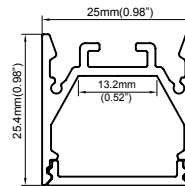

# PRF157

**PRF157** . **S** . **24** . **OPL**

Model

Finishing color

Light surface width

Cover type

## Light surface width

24mm

## Physical

Dimensions	25x25.4mm
Material	Aluminium
Finishing	Anodized
Cover material	PC
Protective degree	IP20
Mounting	Hanging