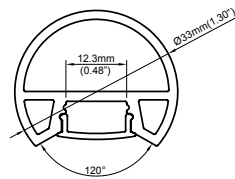

PRF158

PRF158 . **S** . **15** . **OPL**

Model

Finishing color

Light surface width

Cover type

Model

PRF158

Finishing color

S Silver

Light surface width

15mm

Cover type

OPL *Opal*

FRS *Frosted*

Physical

Dimensions *D 33mm*

Material *Aluminium*

Finishing *Anodized*

Cover material *PC*

Protective degree *IP20*

Mounting *Hanging*

Accessories

End cap *ECAP00063*

Square box 75x75x25mm *BOX00001*

Square box 230x75x65mm *BOX00002*

Square box 258x125x65mm *BOX00003*

Round box D75x50mm *BOX00004*

IP20