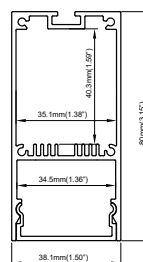

PRF160

PRF160 . S . 35 . OPL

Model

Finishing
color

Light
surface
width

Cover
type

Model

PRF160

Cover type

OPL *Opal*

Finishing color

S *Silver*

Light surface width

35mm

Physical

Dimensions	38.1x80mm
Material	Aluminium
Finishing	Anodized
Cover material	PMMA / PC
Protective degree	IP20
Mounting	Hanging

Accessories

End cap	ECAP00065
Steel wire kit	WIRE00002
Safety wire	WIRE00004
Square box 75x75x25mm	BOX00001
Square box 230x75x65mm	BOX00002
Square box 258x125x65mm	BOX00003

IP20