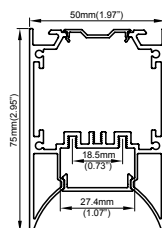

PRF161

PRF161 . **S** . **25** . **OPL**

Model

Finishing color

Light surface width

Cover type

Model

PRF161

Cover type

OPL *Opal*

Finishing color

S *Silver*

Light surface width

25mm

Physical

Dimensions *50x75mm*

Safety wire *WIRE00004*

Square box 75x75x25mm *BOX00001*

Square box 230x75x65mm *BOX00002*

Square box 258x125x65mm *BOX00003*

IP20