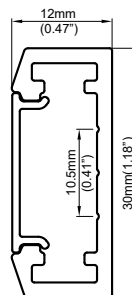

# PRF201

**PRF201** **B** . **ID** . **0600**

Model

Finishing  
color

Light  
emission

Diameter

## Diameter

0600 600mm

0900 900mm

## Physical

Dimensions 12x30mm

Material Aluminium

Finishing Anodized

Cover material PC

Protective degree IP20

Mounting Hanging

## Accessories

Steel wire kit WIRE00002

Round box D75x50mm BOX00004

Round box D280x50mm BOX00005

Round box D330x50mm BOX00006

IP20