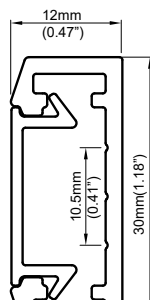

PRF202

PRF202 **B** . **OD** . **0600**

Model

Finishing
color

Light
emission

Diameter

Model

PRF202

Diameter

0600 600mm

0900 900mm

Finishing color

1200 1200mm

B *Black*

S *Silver*

W *White*

Light emission

OD *Outer light distribution*

Physical

Dimensions 12x30mm

Material Aluminium

Finishing Anodized

Cover material PC

Protective degree IP20

Mounting Hanging

Accessories

Steel wire kit WIRE00002

Round box D75x50mm BOX00004

Round box D280x50mm BOX00005

Round box D330x50mm BOX00006

IP20