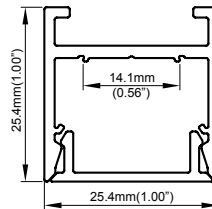

PRF203

PRF203 **B** . **DN** . **0600**

Model

Finishing
color

Light
emission

Diameter

Model

PRF203

Diameter

0600 600mm

0900 900mm

Finishing color

1270 1270mm

1800 1800mm

B *Black*

S *Silver*

W *White*

Light emission

DN *Down light distribution*

Physical

Dimensions 25.4x25.4mm

Material Aluminium

Finishing Anodized

Cover material PC

Protective degree IP20

Mounting Hanging

Accessories

Steel wire kit WIRE00002

Round box D75x50mm BOX00004

Round box D280x50mm BOX00005

Round box D330x50mm BOX00006

IP20