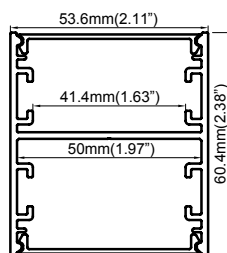

PRF205

PRF205 **B** . **UD** . **0900**

Model

Finishing
color

Light
emission

Diameter

Model

PRF205

Diameter

0900 900mm

1270 1270mm

Finishing color

1800 1800mm

B *Black*

S *Silver*

W *White*

Light emission

UD *Up/Down light distribution*

Physical

Dimensions 53.6x60.4mm

Material *Aluminium*

Finishing *Anodized*

Cover material *PC*

Protective degree *IP20*

Mounting *Hanging*

Accessories

Steel wire kit *WIRE00002*

Round box D75x50mm *BOX00004*

Round box D280x50mm *BOX00005*

Round box D330x50mm *BOX00006*

IP20