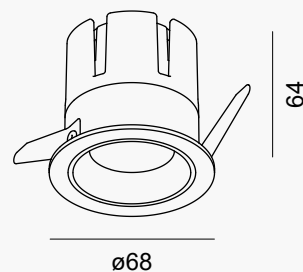

ACCENT 1

Light output: up to 837lm   **Cut out:** $\varnothing$ 60mm   **Standard finishing:** ● ○

Features

Introducing our ACCENT 1, featuring a lumen output of 494lm to 837lm. Available in standard color temperatures of 2700K, 3000K, and 4000K, with additional options on request. This versatile product offers various beam angles ranging from 15° to 55°, making it ideal for general lighting applications. With an IP20 rating, it provides suitable protection for indoor environments. Additionally, we provide customized finishing options to meet the project specific requirements.

Dimming options

For dimmable version add the following suffix to the Part number → -1V: 1-10V, -DA: DALI, -PU: Push, -TR: Triac.

Applications

ACCENT downlights are designed to elevate any spaces you choose to illuminate. Featuring refined frames and sleek overhead reflectors, these products guarantee outstanding visual comfort, making them ideal choices for a variety of environments. Whether you are illuminating offices to enhance well-being while working, creating a warm and inviting ambiance in restaurants, or brightening corridors to ensure safety and visibility, our downlights deliver exceptional performance without compromising style. Choose these downlights to create inviting, well-lit spaces that inspire creativity, connection, and an overall sense of well-being.